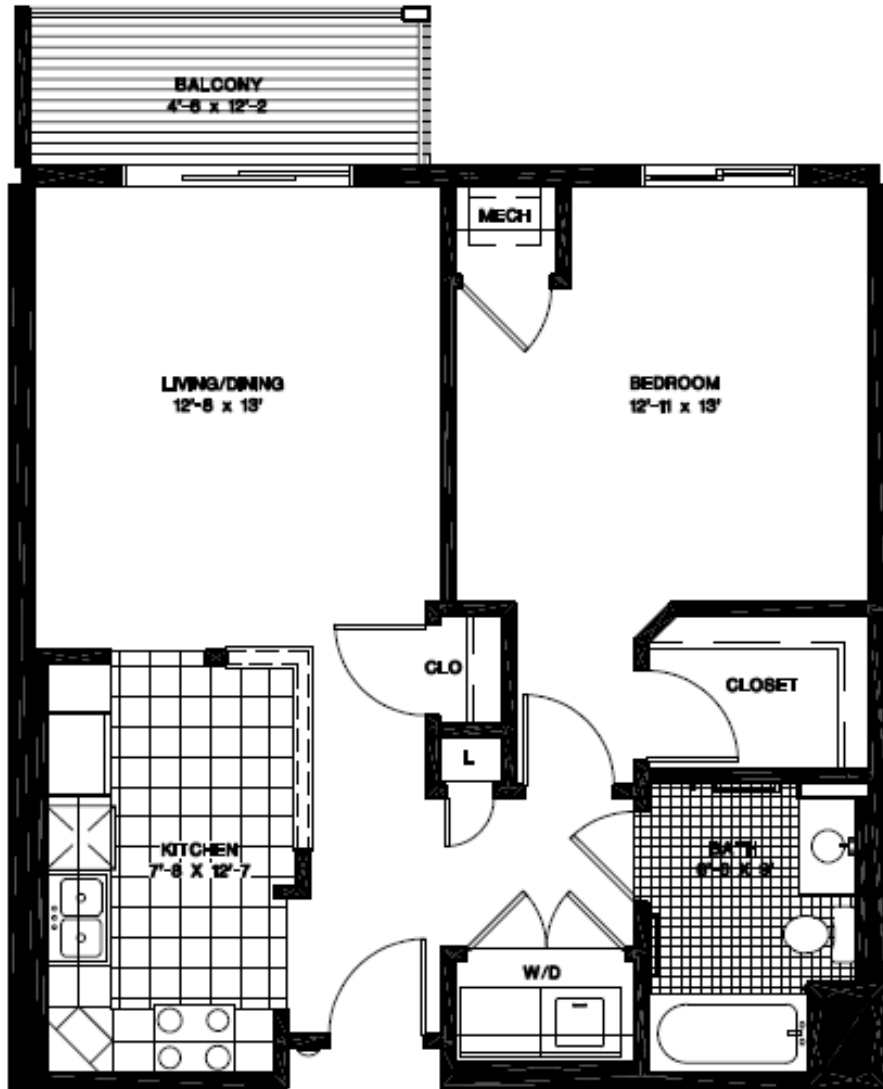

Unit Type A1  
1 bedroom  
705-786 Square Feet

Unit Type A2  
1 bedroom  
705-786 Square Feet

Unit Type A3  
1 bedroom  
705-786 Square Feet

Unit Type A4  
1 bedroom  
705-786 Square Feet

Unit Type A-HDCP  
1 bedroom  
705-786 Square Feet

Unit Type B1  
1 bedroom / den  
907-925 Square Feet

Unit Type B2  
2 bedroom / 2 bath  
907-925 Square Feet

Unit Type B3  
2 bedroom / 2 bath  
907-925 Square Feet

Unit Type C1  
2 bedroom / 2 bath  
964-1020 Square Feet

Unit Type C2  
2 bedroom / 2 bath  
964-1020 Square Feet

Unit Type C3  
2 bedroom / 2 bath  
964-1020 Square Feet

Unit Type C4  
2 bedroom / 2 bath  
964-1020 Square Feet