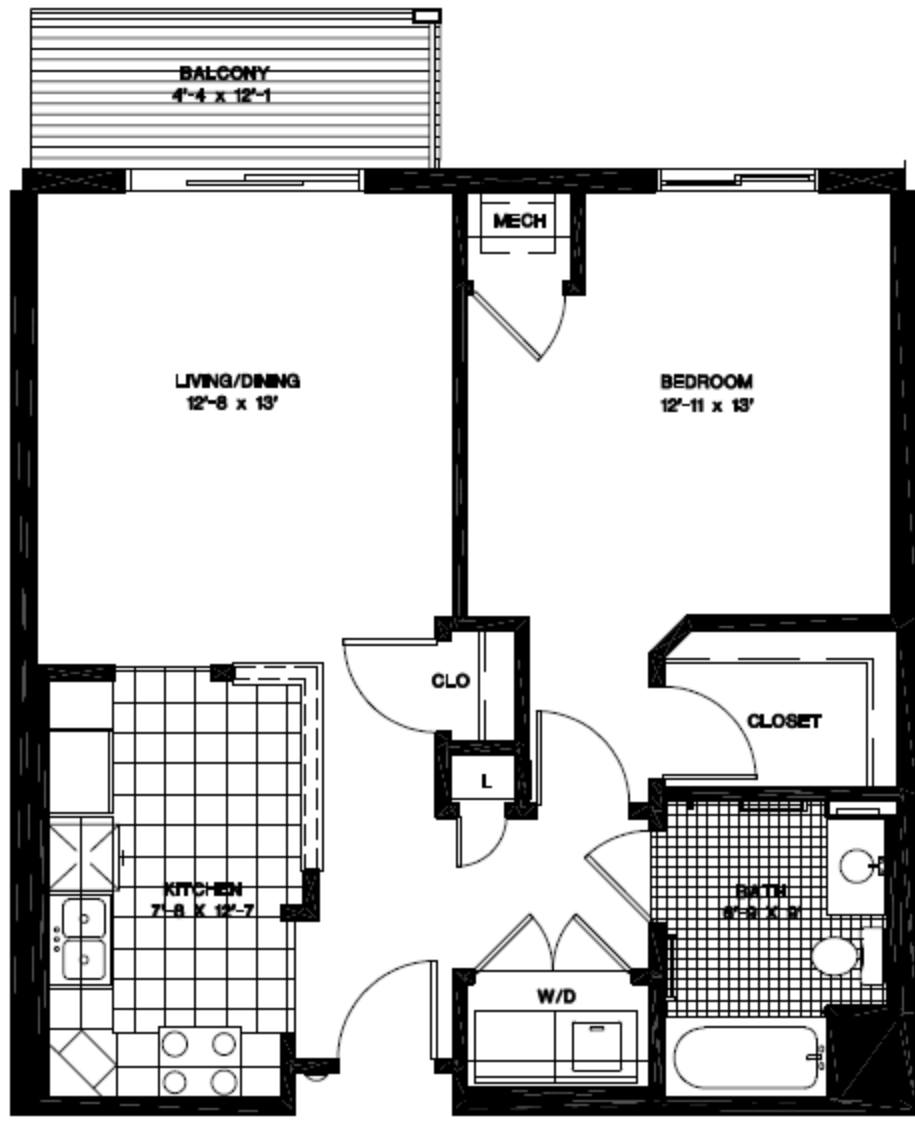

Unit Type A1  
1 bedroom  
705-786 Square Feet

Unit Type A2  
1 bedroom  
705-786 Square Feet

Unit Type A3  
1 bedroom  
705-786 Square Feet

Unit Type A4  
1 bedroom  
705-786 Square Feet

Unit Type A-HDCP  
1 bedroom  
705-786 Square Feet

Unit Type B1  
1 bedroom / den  
907-925 Square Feet

Unit Type B2  
2 bedroom / 2 bath  
907-925 Square Feet

Unit Type B3  
2 bedroom / 2 bath  
907-925 Square Feet

Unit Type C1  
2 bedroom / 2 bath  
964-1020 Square Feet

Unit Type C2  
2 bedroom / 2 bath  
964-1020 Square Feet

Unit Type C3  
2 bedroom / 2 bath  
964-1020 Square Feet

Unit Type C4  
2 bedroom / 2 bath  
964-1020 Square Feet